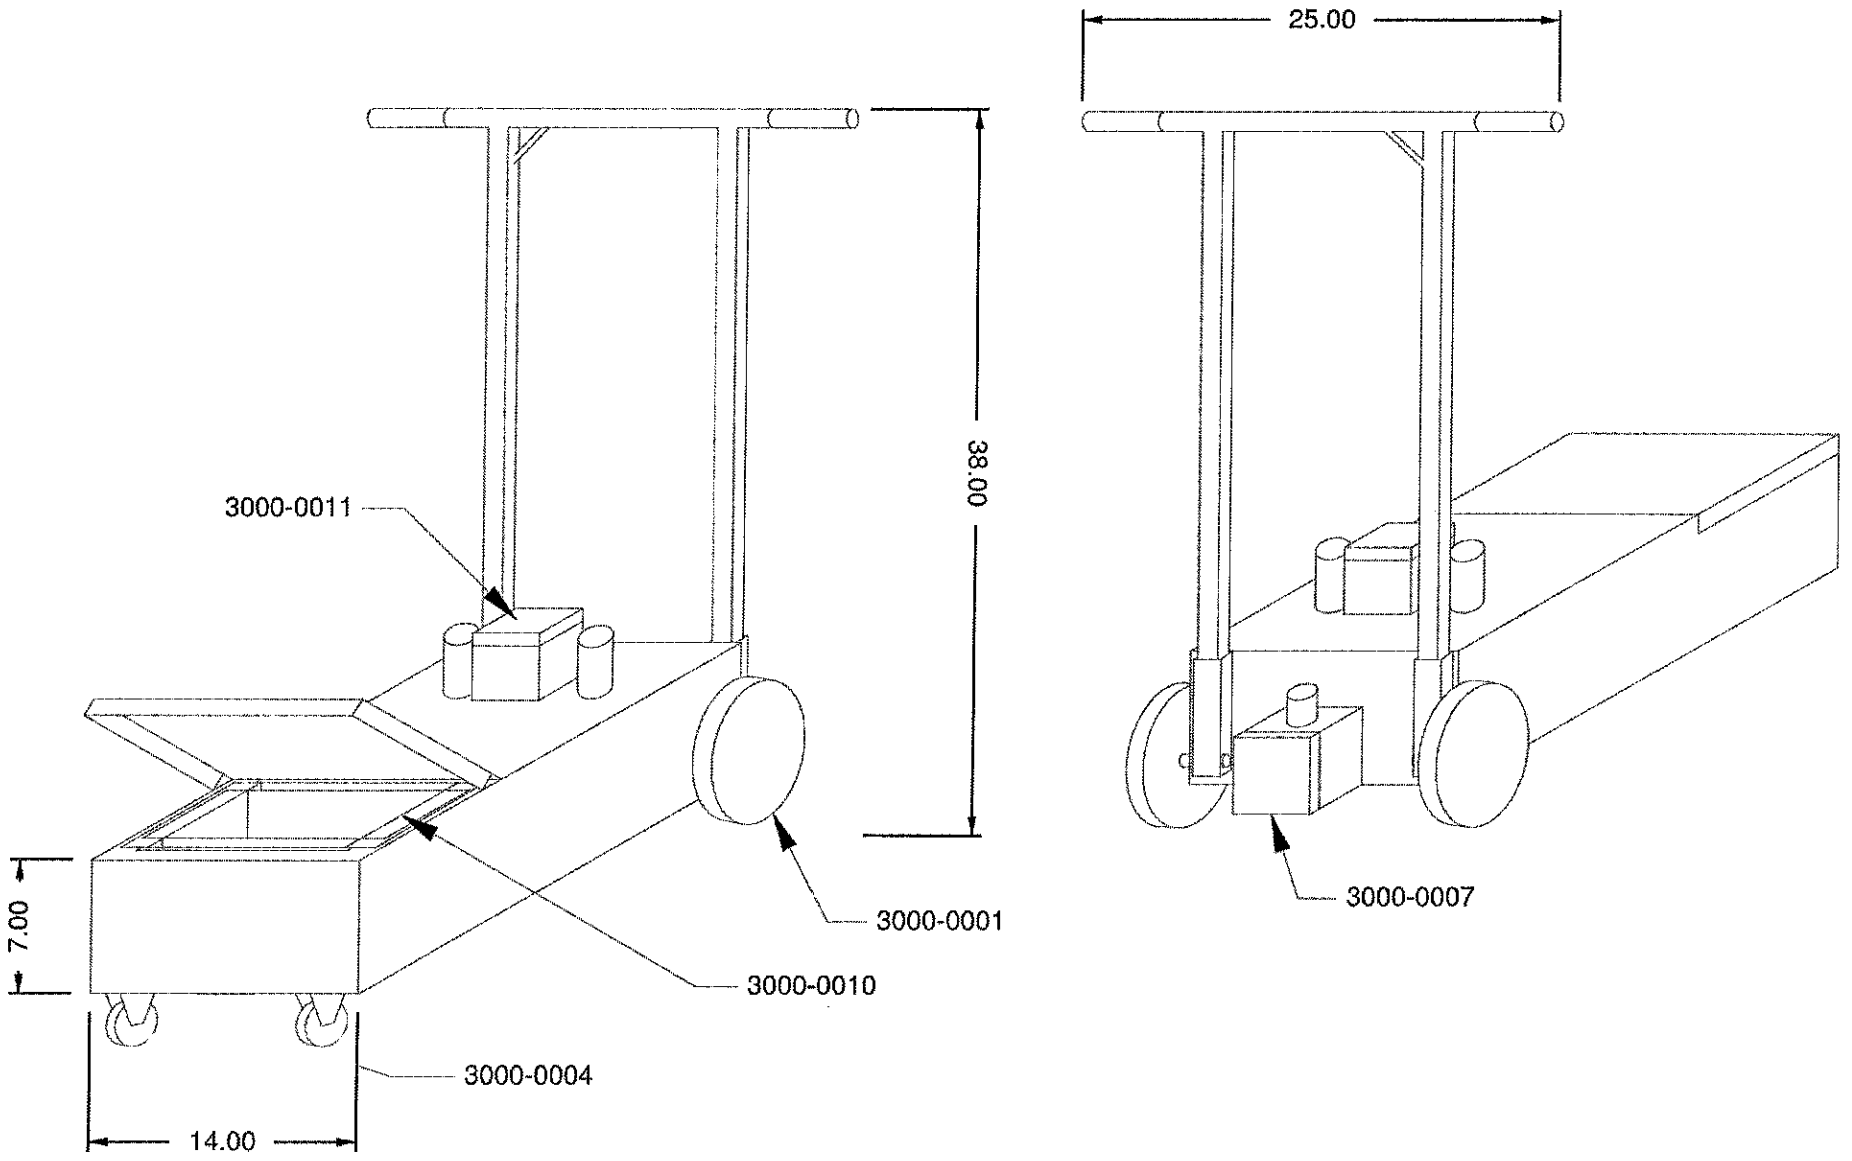

Part No	Description
3000-0001	8" Rear Wheels
3000-0004	Swivel Caster
3000-0007	Heater
3000-0010	Screens
3000-0011	Pop Off Valve

Note: The overall length is 39".

Onken's LLC
 320 E Main St
 Easton, IL 62633
 309-562-7271