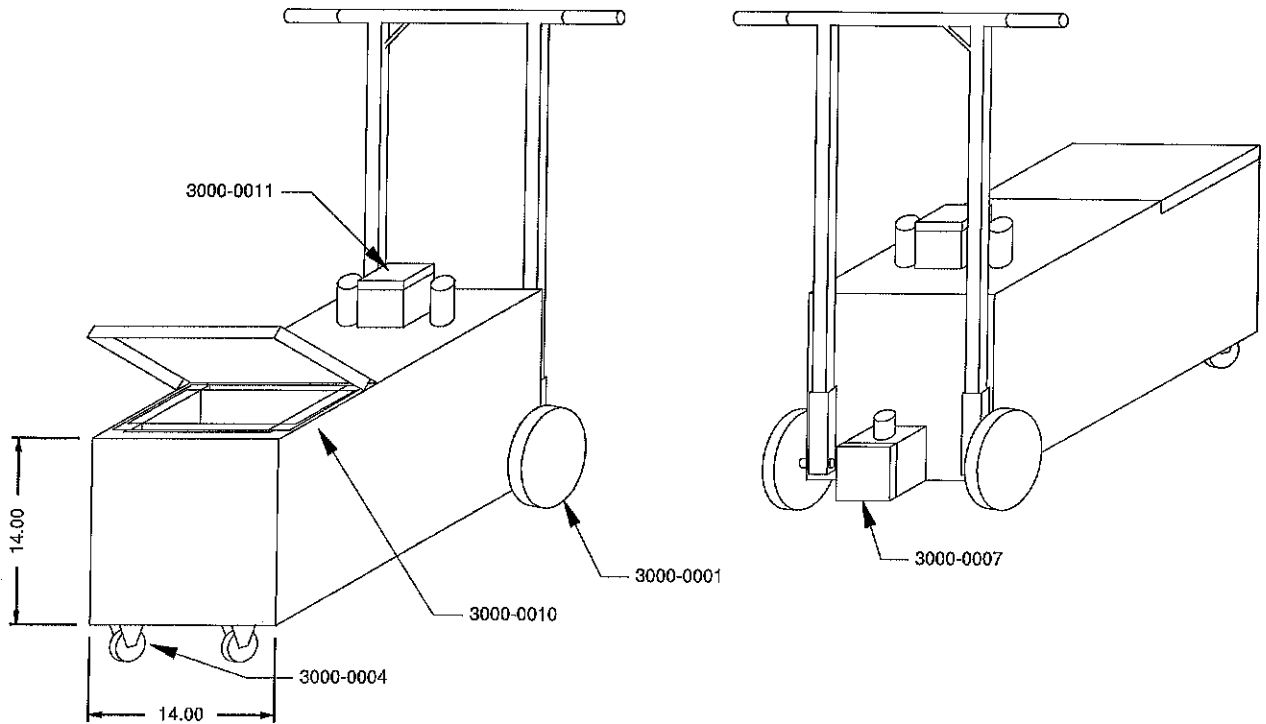

Part No	Description	
3000-0001	8" Rear Wheels	Length of Caddy Body: 34in
3000-0004	Swivel Caster	Height of Caddy Body: 14in
3000-0007	Heater	Width of Caddy Body: 14in
3000-0010	Screens	
3000-0011	Pop Off Valve	